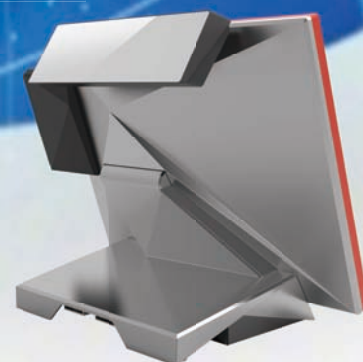

Vertu 5

SE**N**OR

SE_NOR TECH CO., LTD.

V5 series features a brand new concept to present an ultra-narrow bezel screen and sleek exterior design with colorful bezel and casing to represent your elegant style. The V5 is an energy-efficient solution of compact construction with fanless mechanism fitted in a high-performing system enabling for a quiet, highly reliable and stylish operation.

The standard version includes an internal Half-Slim SSD, with optional storage expansion of a 2nd SSD (Optional: internal mSATA or Half-Slim SSD). This is simple add-on port that can support RAID 1 Disk Mirroring functionality, thereby ensuring the safety of each transaction data.

The V5 offers support panel in a new edge to edge design, featuring a mix & match range of modular colored bezel frames; creating a visually pleasing appeal.

V5 is the ideal companion for all requirements of hospitality and retail business industries specialists.

- Intel Celeron Processor (V5e) and 6th Core i (V5s) platforms
- Optional storage expansion of a 2nd SSD (Optional: internal mSATA or Half-Slim SSD). Simple add-on port that can support RAID 1 Disk Mirroring functionality
- Tool-free replaceable colorful bezel with full flat touch screen
- Folded flat or adjusted to all viewing angles from flat to 90°
- Easy tilt and swivel adjustment
- Variety POS peripherals
- Ventless and Fanless
- Various I/O Ports option
- Capacitive sensor power switch
- Water and dust proof